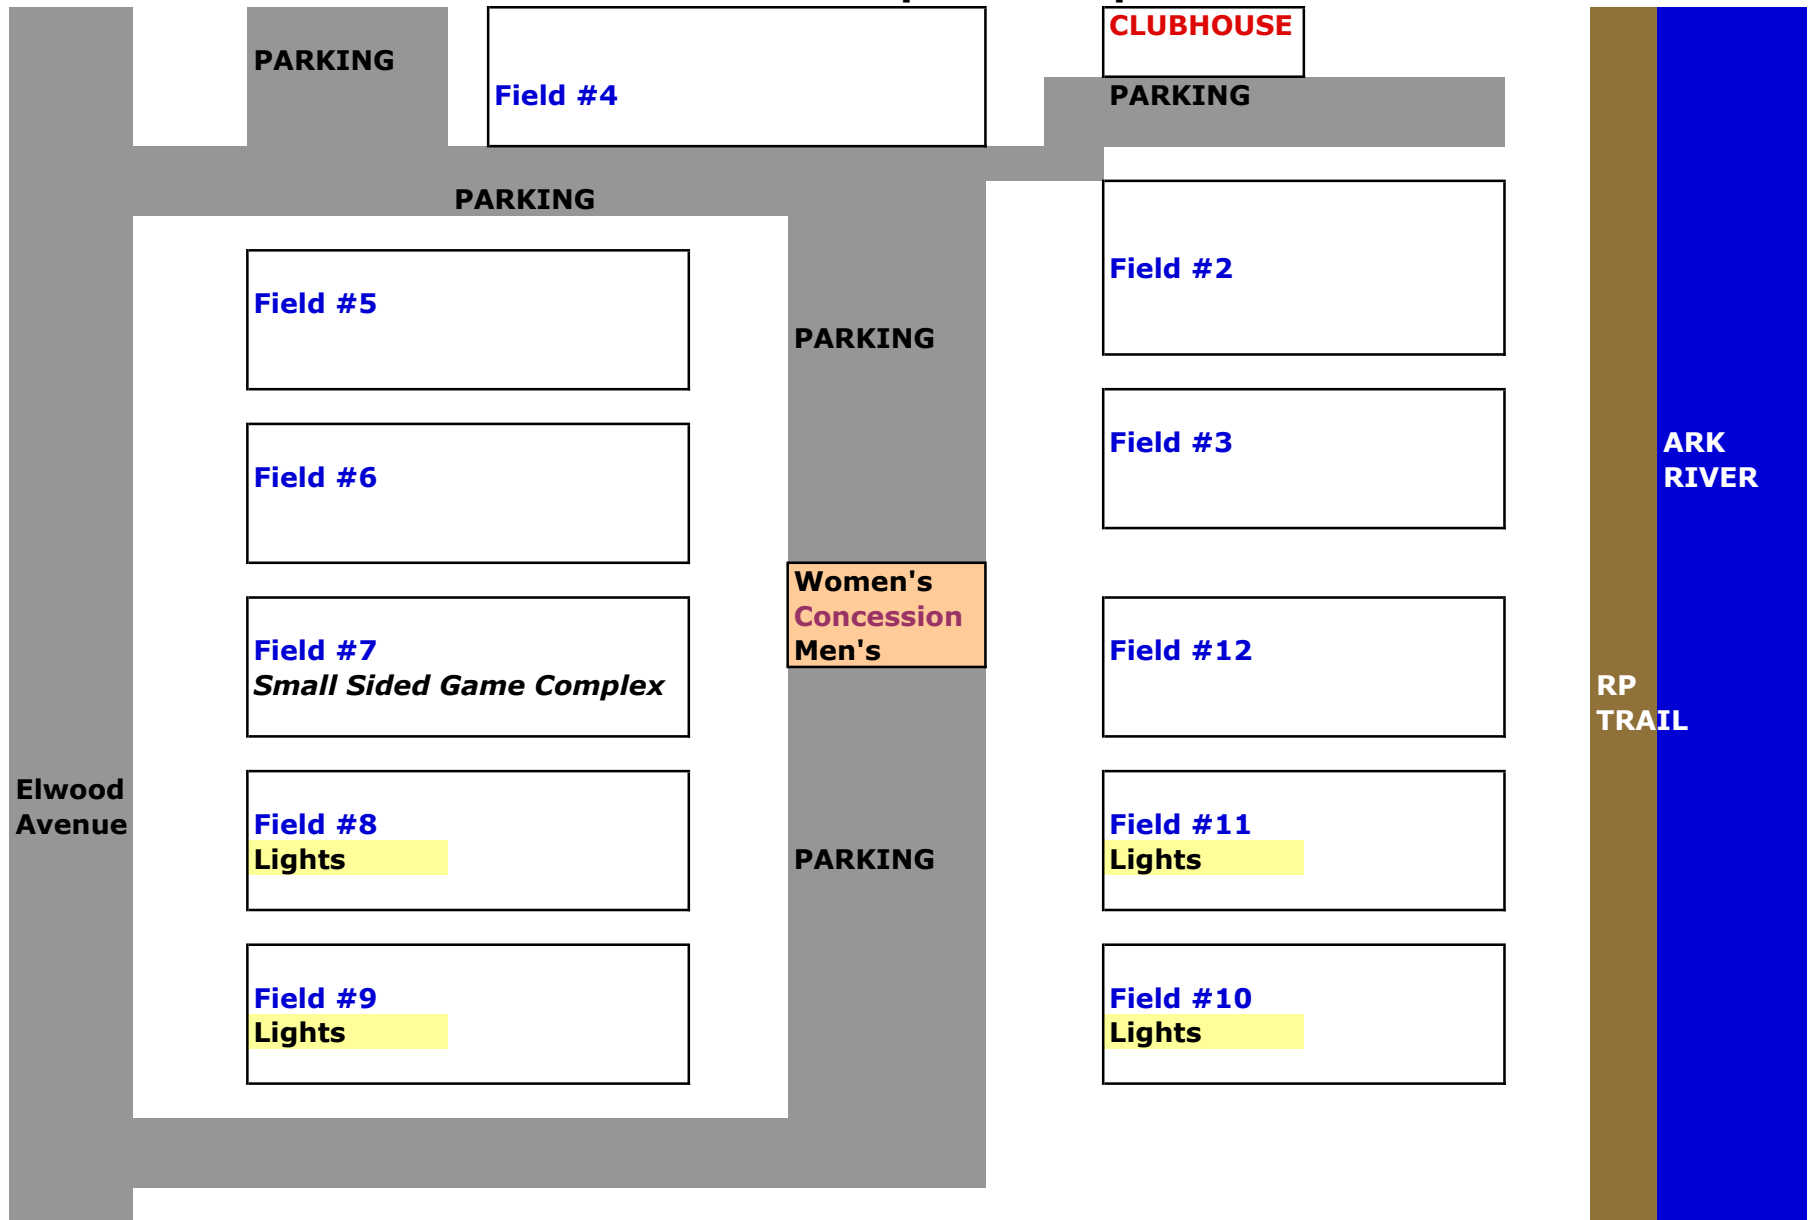

NORTH

**TULSA FIELD SPORTS ALLIANCE
West Bank Sports Complex**

PSO West Bank Soccer Complex
3601 S Elwood Ave
Tulsa, OK 74107

SOUTH